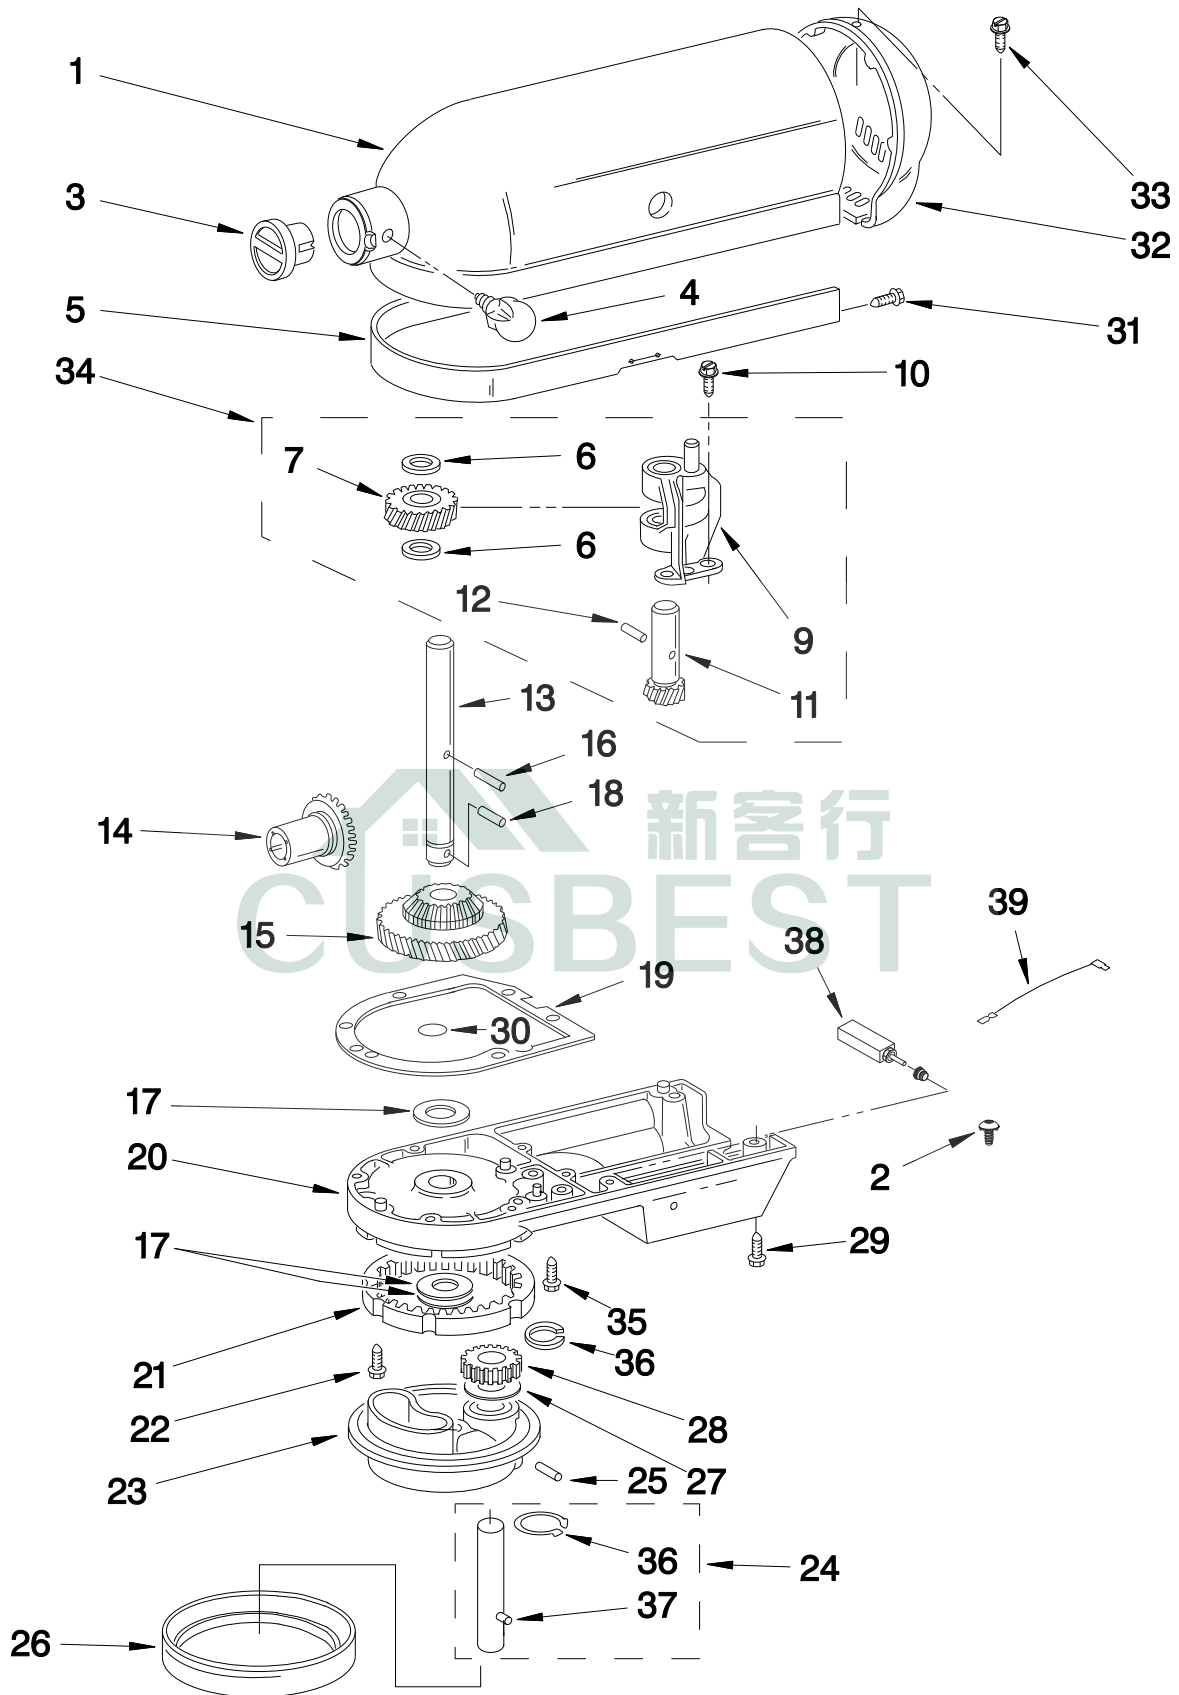

KitchenAid®

5 QT STAND MIXER

MODELS:

5KPM5CER0 (Empire Red)
5KPM5CWH0 (White)

CASE, GEARING AND PLANETARY UNIT PARTS

CASE, GEARING AND PLANETARY UNIT PARTS

<u>Illus. No.</u>	<u>Part No.</u>	<u>Description</u>	<u>Illus. No.</u>	<u>Part No.</u>	<u>Description</u>	<u>Illus. No.</u>	<u>Part No.</u>	<u>Description</u>
1		Gearcase Motor Housing (Refer to Color Variation Parts Page)	15	9709627	Gear, Center Bevel Pinion	30	67500-55	"O" Ring
2	3400834	Screw	16	240018-1	Pin, Agitator Shaft	31	311932	Screw
3		Cap, Attachment Hub	17	W10323378	Washer	32		Cover, End (Refer to Color Variation Parts Page)
4	242765-2	Chrome Thumb Screw	18	9705443	Pin, Grooved	33	241877	Screw
	9709194	Black	19	4162324	Gasket, Transmission	34	240309-2	Worm Gear Bracket and Gear Assembly
5		Band, Trim (Refer to Color Variation Parts Page)	20		Lower Gear Case (Refer to Color Variation Parts Page)	35	9708653	Screw
6	W10323373	Washer, Fiber	21	9703904	Gear, Internal	36	9703438	Ring, Retaining
7	W10112253	Gear, Worm	22	9708651	Screw	37	9704677	Pin, Groove
9	240308	Bracket, Worm Gear and Bearing	23		Planetary (Refer to Color Variation Parts Page)	38	9705132	Filter, RFI
10	3400022	Screw	24	3184052	Shaft, Agitator	39	9702311	Lead, Filter
11	240210-2	Gear, Pinion and Shaft	25	240018-1	Pin, Agitator Shaft			
12	9705444	Pin, Grooved	26	240285	Ring, Planetary Drip (Standard)			
13	240026	Shaft, Vertical Center	27	9706090	Washer			
14	9705130	Gear, Attachment Hub	28	9703903	Gear, Pinion			
			29	9708652	Screw			