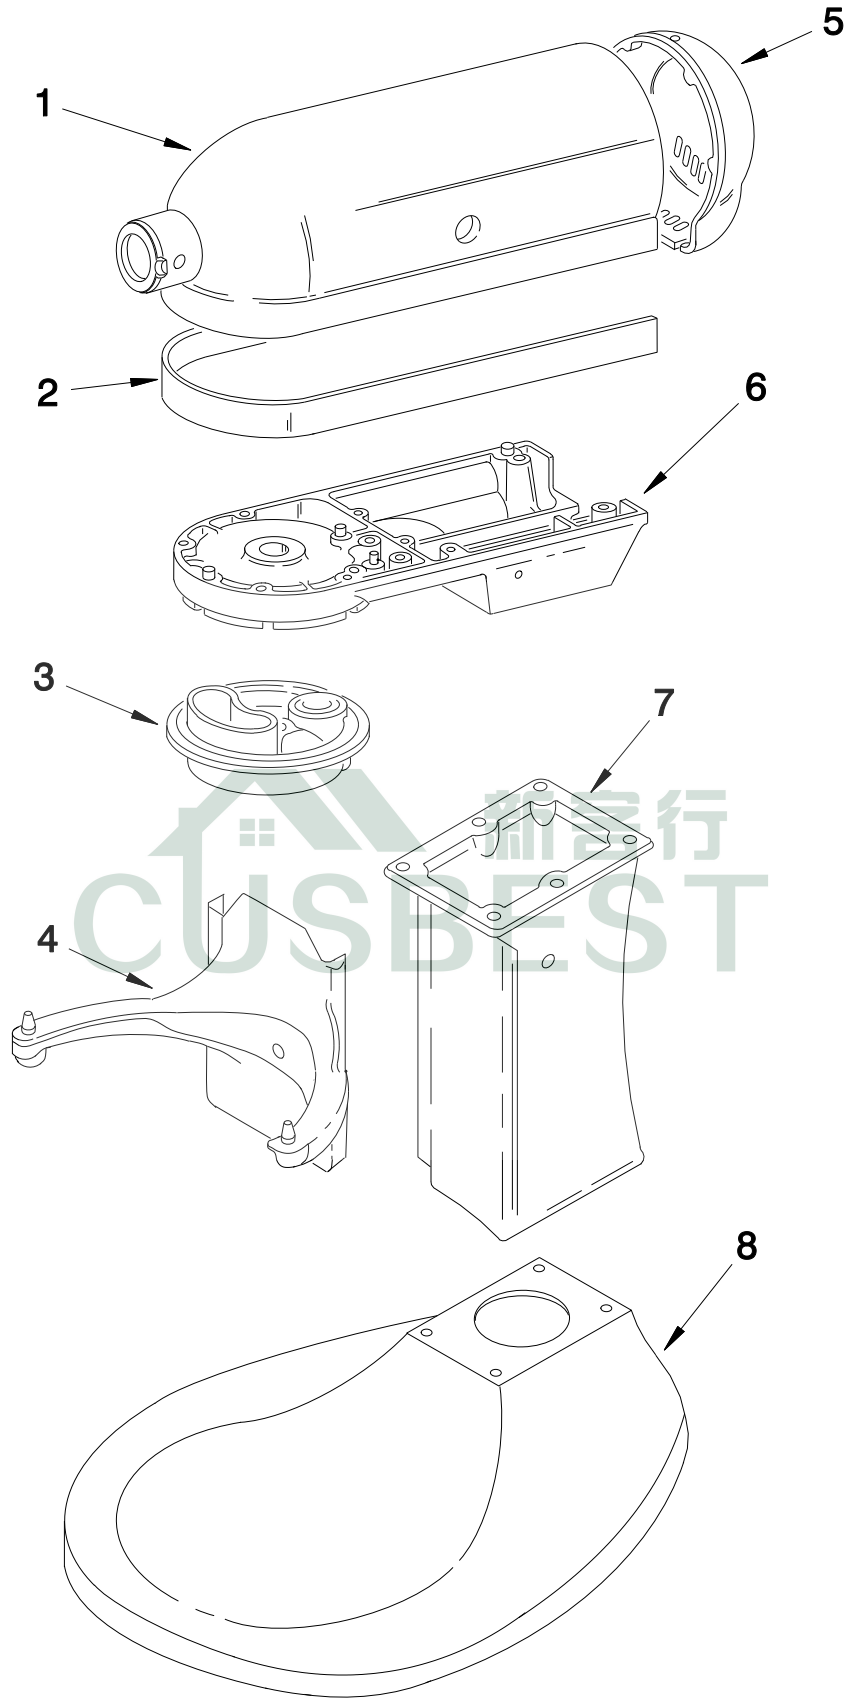

COLOR VARIATION PARTS