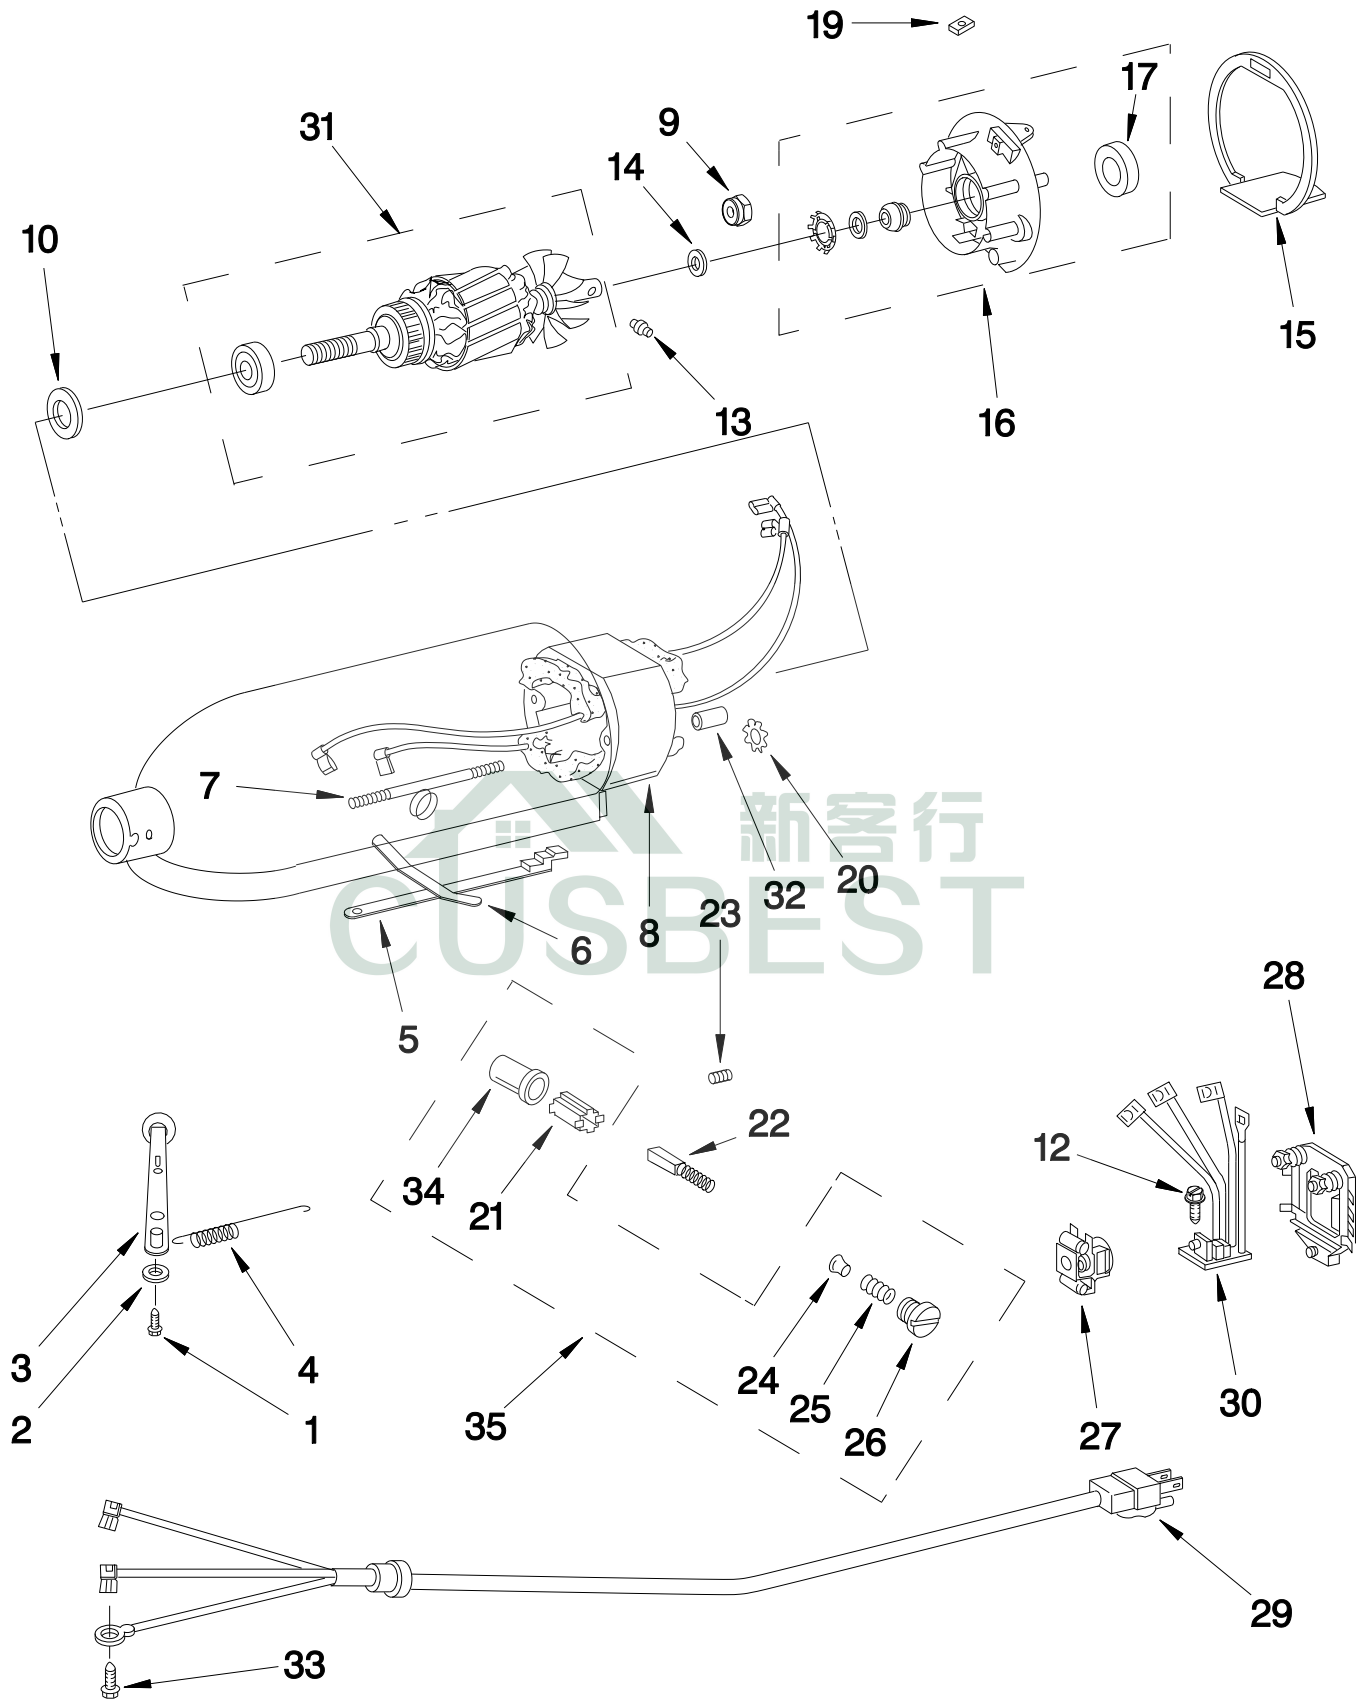

MOTOR AND CONTROL UNIT PARTS

MOTOR AND CONTROL UNIT PARTS

<u>Illus. No.</u>	<u>Part No.</u>	<u>Description</u>	<u>Illus. No.</u>	<u>Part No.</u>	<u>Description</u>	<u>Illus. No.</u>	<u>Part No.</u>	<u>Description</u>
1	110679	Screw	15	9701501	Seal, End	29		Cord, Power
2	116241	Washer, Spring	16	3180526	Bearing and Bracket Assembly		W10240586	Black (China)
3		Control, Speed Assembly	17	3180238	Washer, Felt	30	W10354309	Phase Control, 230 Volt
	9709276	Black	19	9701584	Seal, Foam	31	W10477041	Armature and Bearing Assembly, 240 Volt
4	3183680	Spring, Control Plate	20	W10068270	Washer, Lock	32	4162634	Sleeve, Motor Stud
5	3184176	Link, Speed and Cam Assembly	21	240680	Insert, Brush Holder	33	3184609	Screw
6	240205	Spring, Flat	22	W10380496	Brush, Cap and Spring	34	3179908	Housing, Brush Holder
7	240769	Screw, Stator	23	9707926	Screw, Set	35	4162546	Brush Holder Assembly
8	W10477033	Field Assembly, 240 Volt	24	116286	Spring, Seat-Cap			
9	W10131078	Nut	25	116287	Spring, Cap			
10	9704324	Washer, Ball Bearing (Front)	26		Cap, Brush Holder			
12	W10068260	Screw		3184212	Black			
13	16998	Stud, Governor Drive	27	W10330804	Governor Assembly			
14	W10323376	Washer, Spacing	28	W10119326	Control Plate Assembly