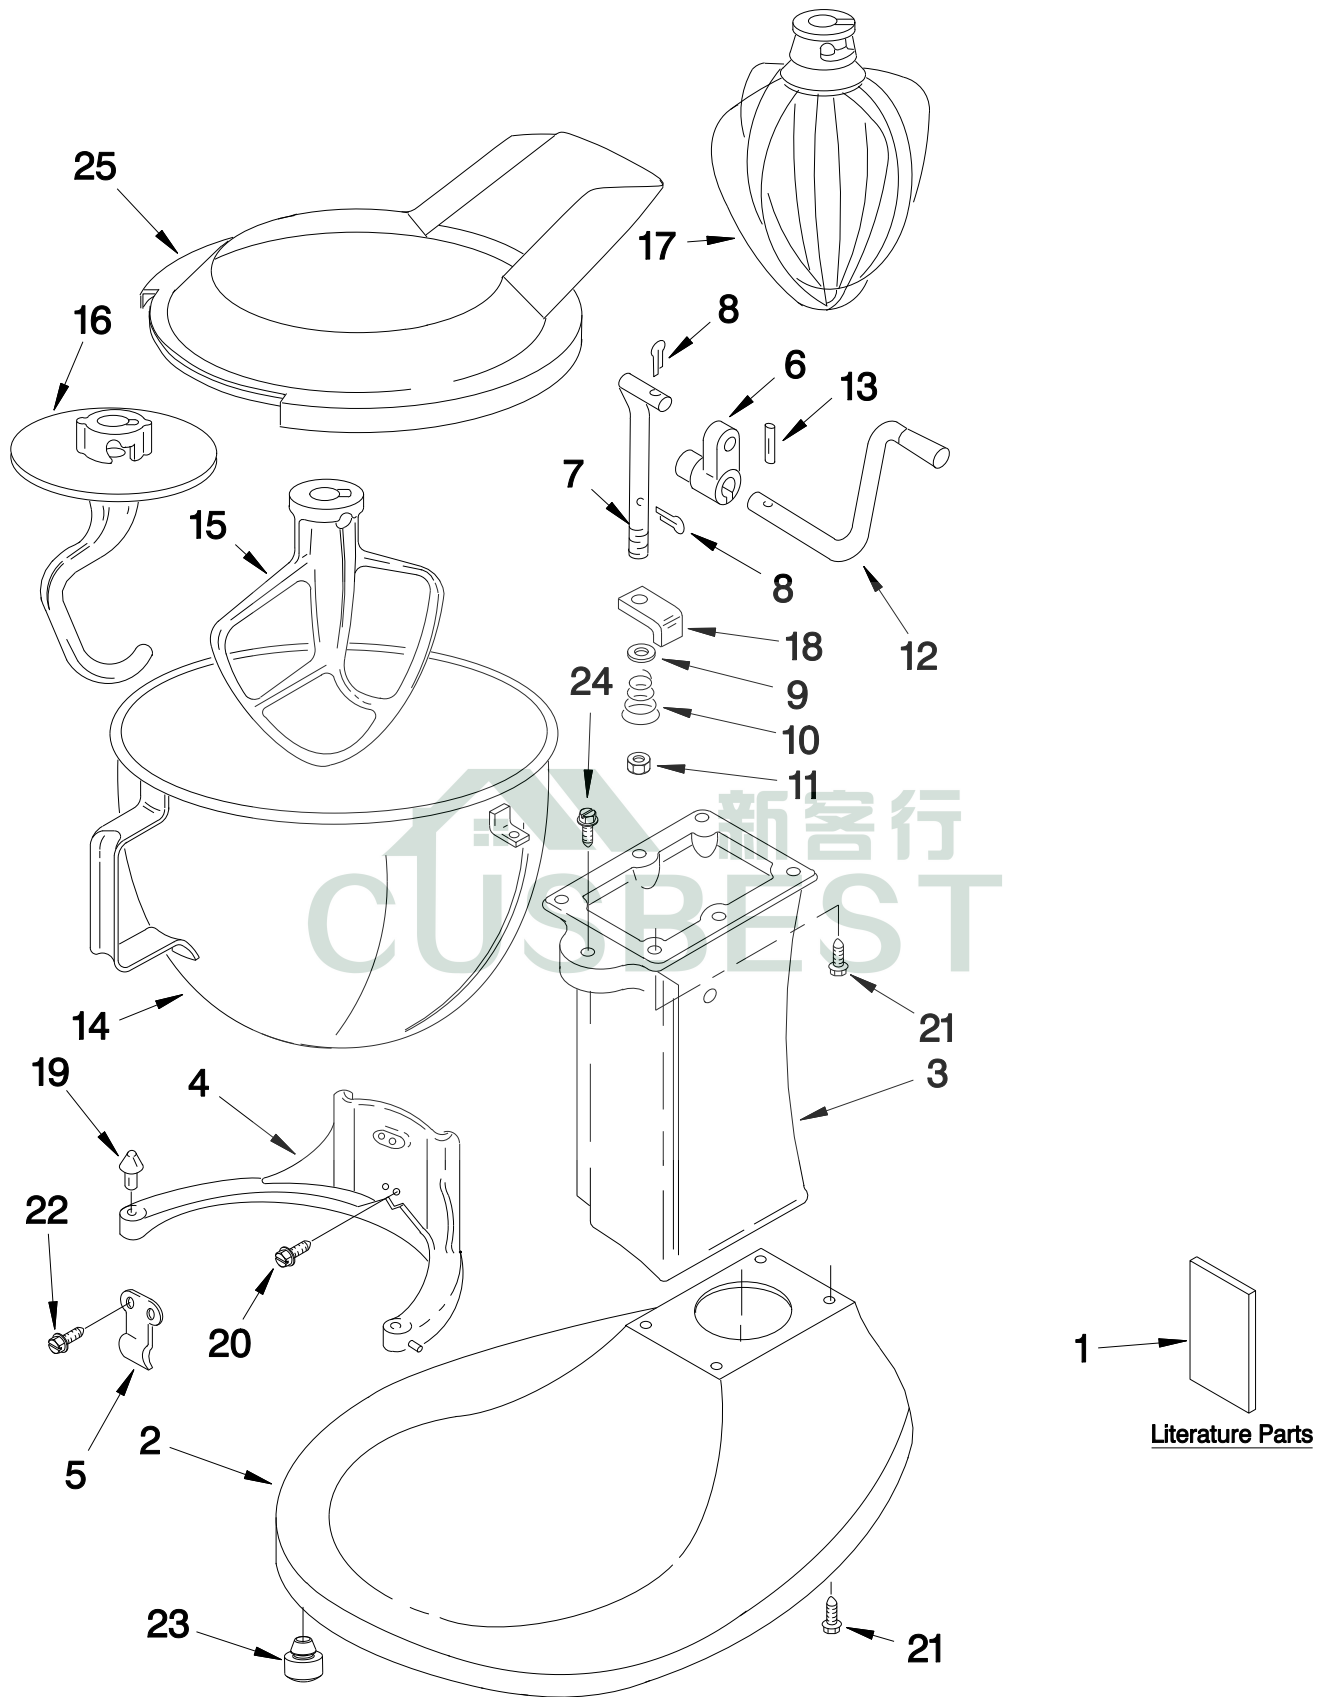

BASE AND PEDESTAL UNIT PARTS